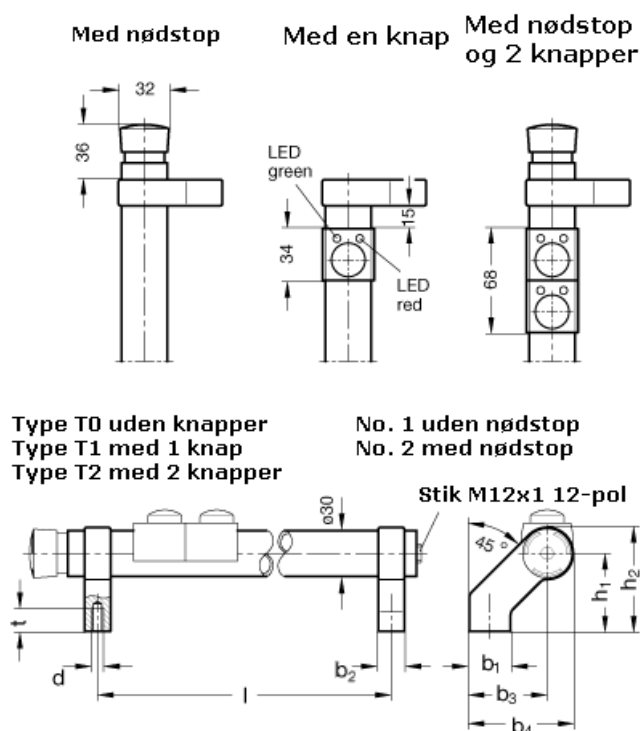

Article number: 201025020021

Description: E+G Tubular handles with switches
GN 332-200-EL-T2-1

Measures

b1 = 27	t = 15
b2 = 17	
b3 = 51	
b4 = 68	
d = M 8	
h1 = 51	
h2 = 68	
l = 200	